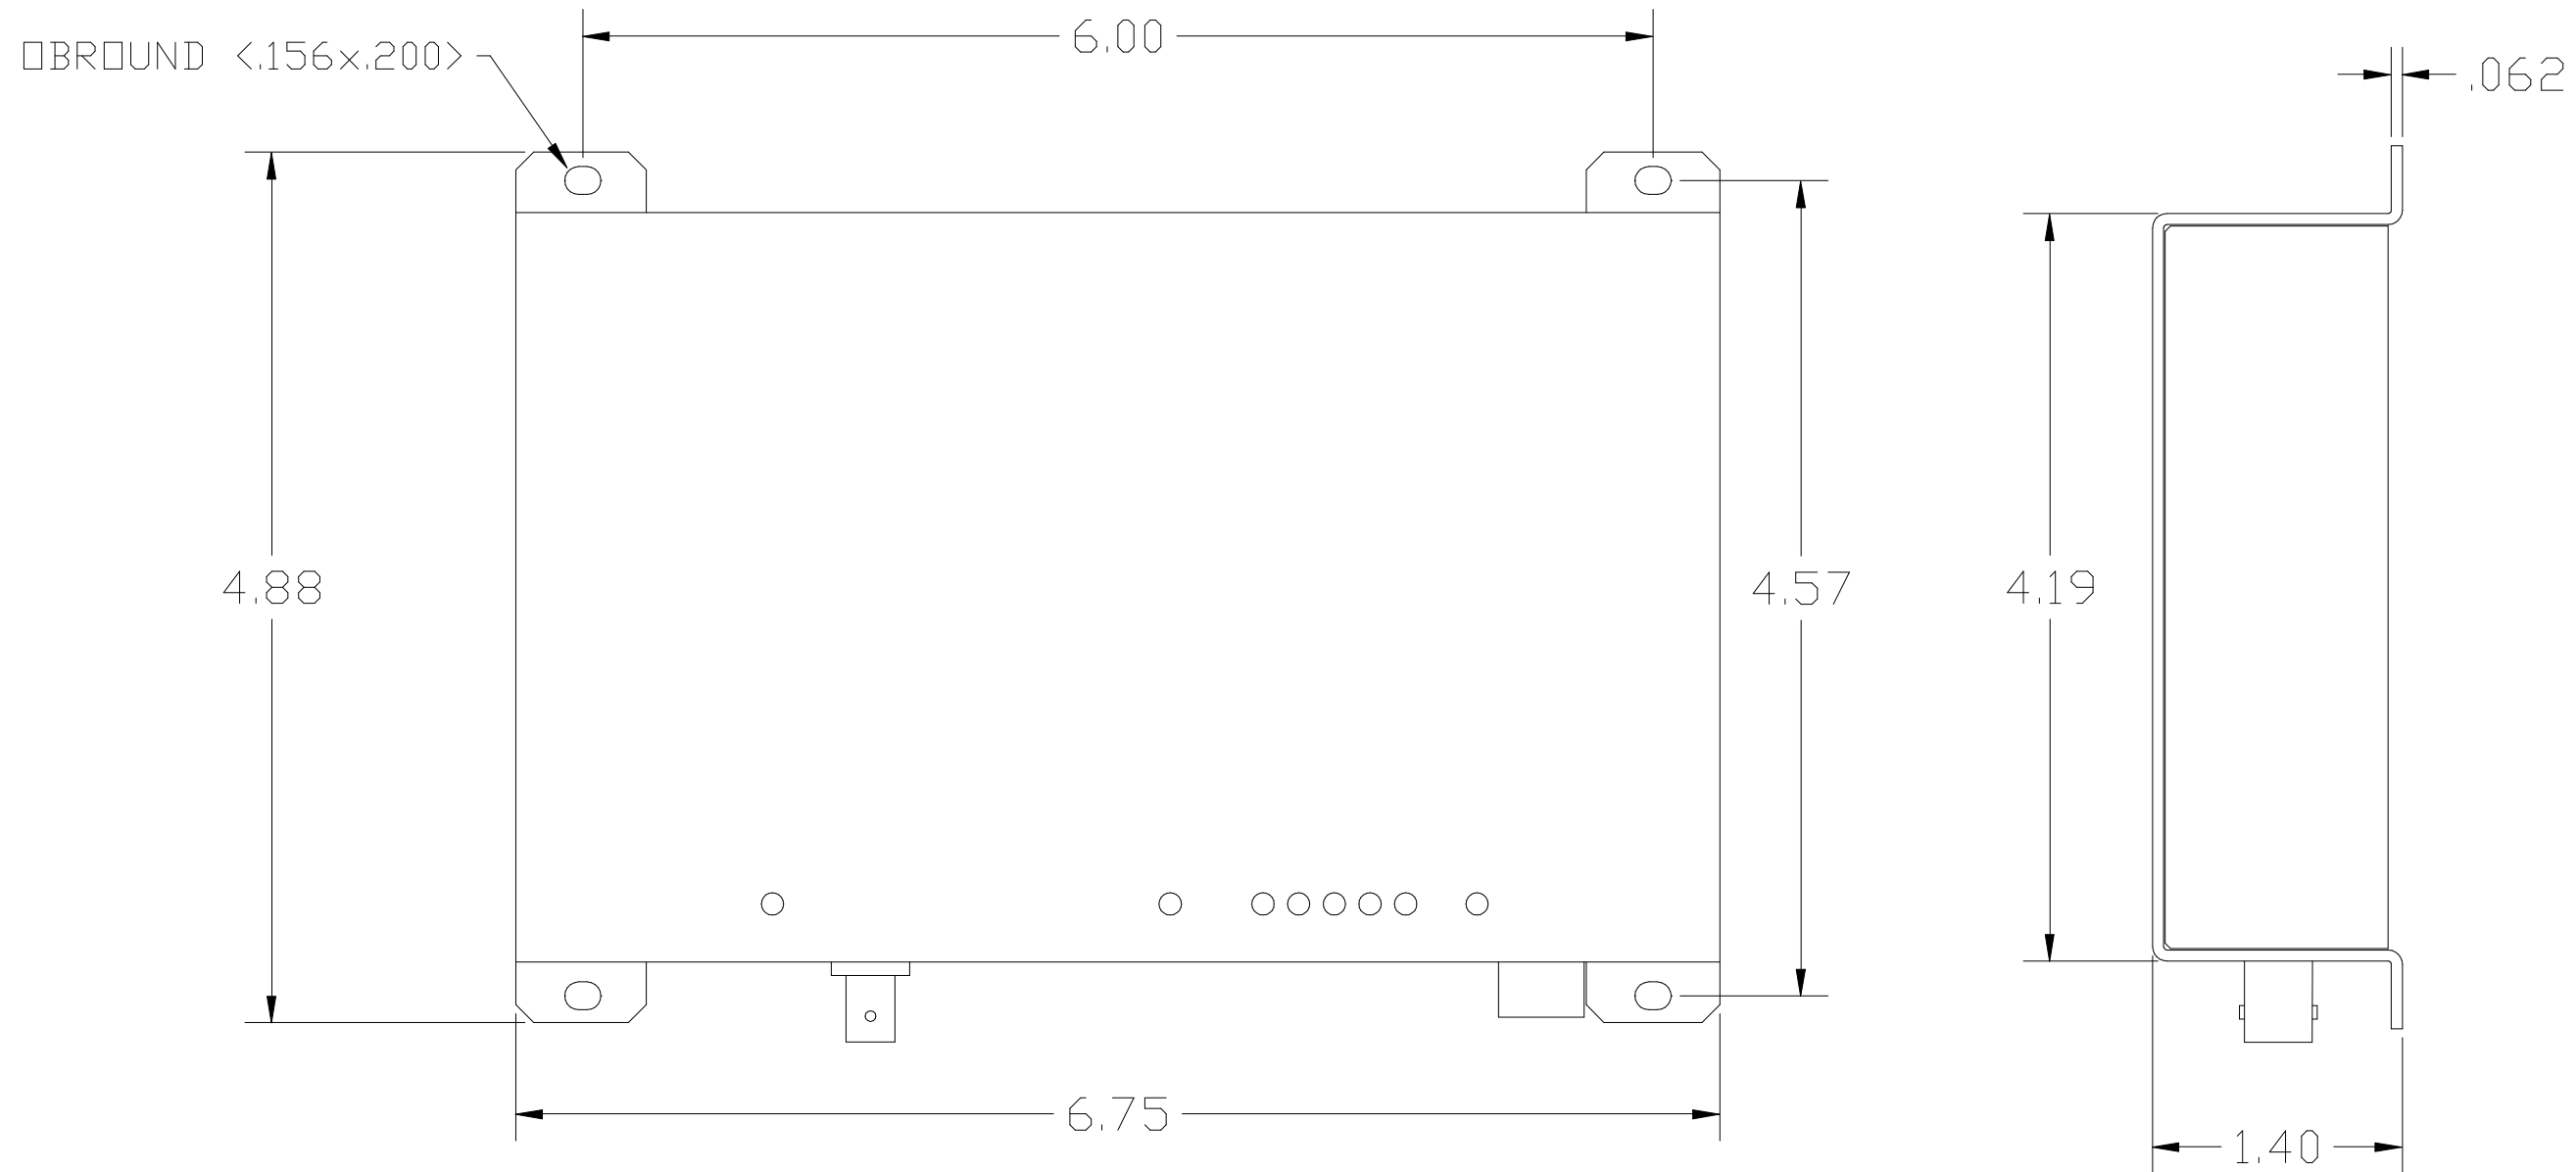

REVISION		
ISSUE	ECO	APPR./DATE

Confidential property of ELCOMMTECH CORP., not to be disclosed to others, reproduced or used for any purpose, except as authorized in writing by ELCOMMTECH CORP. Must be returned to ELCOMMTECH CORP. upon demand, completion of order or purpose for which lent.

Material:	ELCOMMTECH CORP.									
UNLESS OTHERWISE SPECIFIED DIMENSIONS ARE IN INCHES Unless otherwise specified tolerances are: Decimals: .xx ± .01 .xxx ± .005 Fractions: ± 1/64" Angles: ± 1/2°	TITLE DATA TRx MODULE INSTALLATION DRAWING									
Finish:	Engr.	YL	Used on:							
	Designer	AL	Date	8 OCT/02	Size	B	Drawing	VIDEO TX/DATA MOD INST	Rev.	
	Drawn by	AL			Scale	1:1	FILE:	PTZ_MODULE_INST	Sheet 1 of 1	
	Checked by	VL